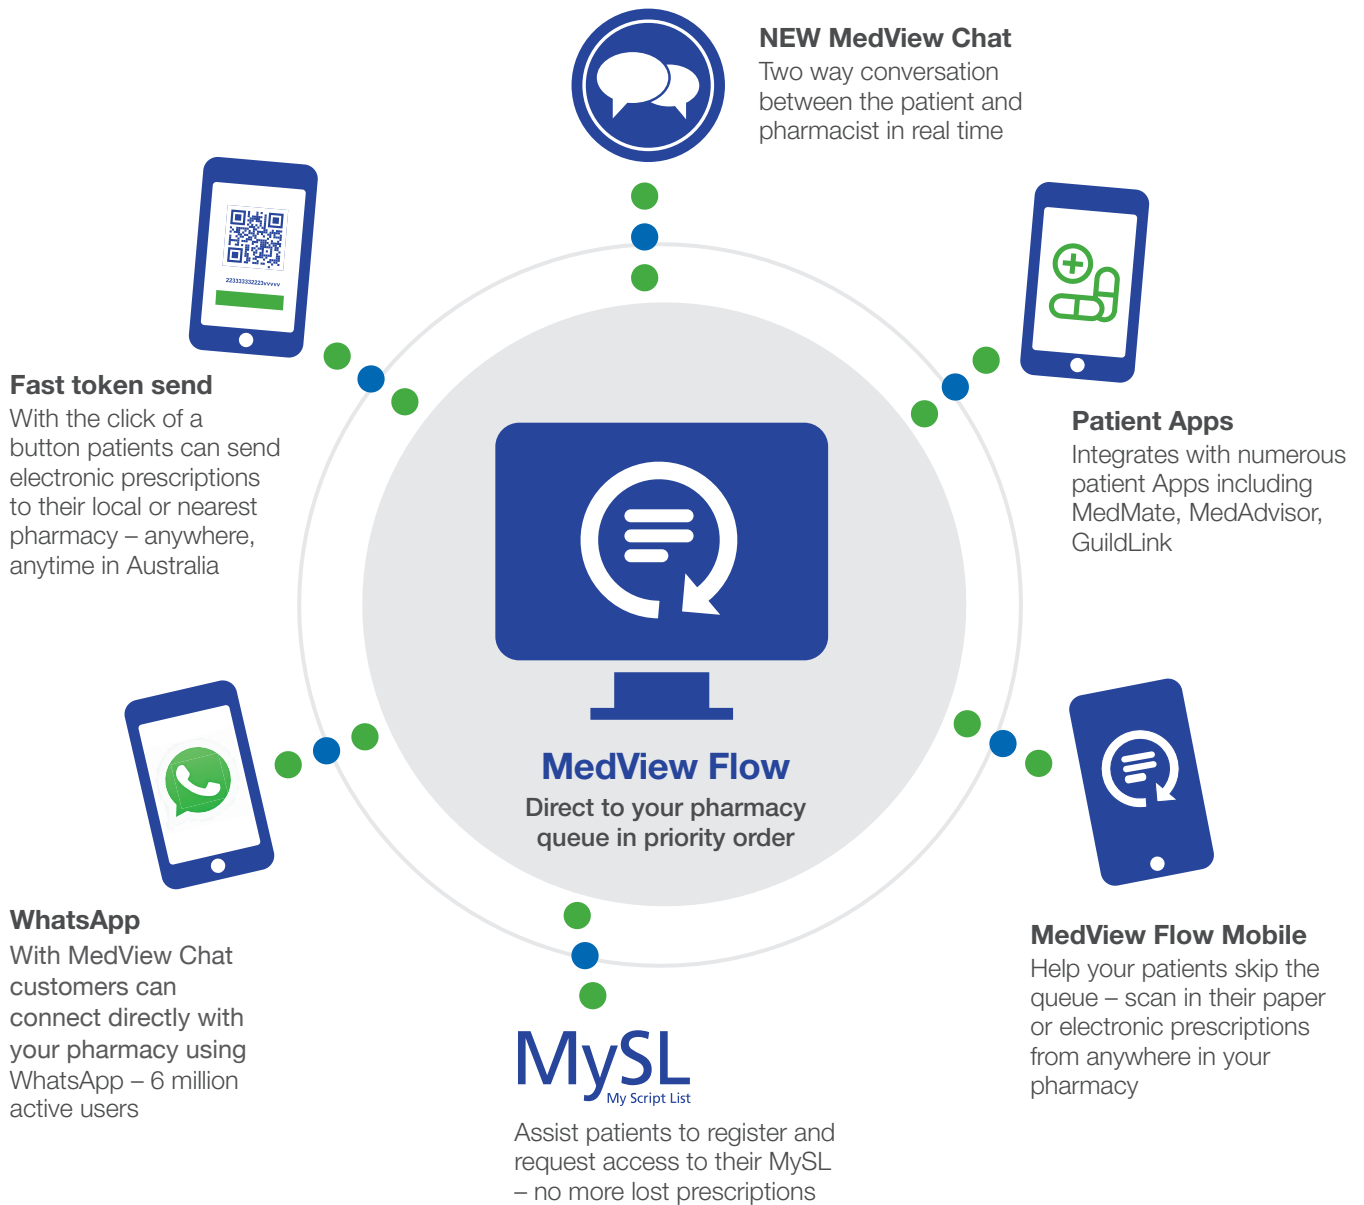

**MedView Flow** is a cloud-based tool that streamlines pharmacy workflow, and provides patients with flexible and easy access to their medications.

## Join the MedView Flow Network of 3700+ pharmacies

**Connect with the digital patient and grow your pharmacy**

- ✓ Improve customer experience
- ✓ Realise script growth
- ✓ Increase sales opportunities